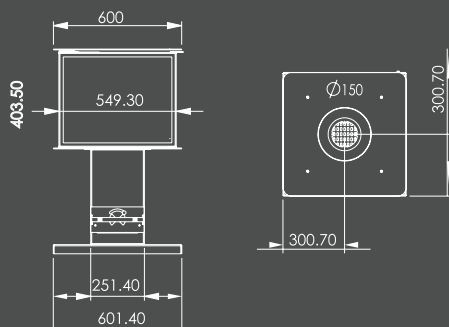

### DIMENSIONS

Height	961 mm
Depth	525.87 mm
Width	549.30 mm

### TECHNICAL SPECIFICATION

WEIGHT	78 KG
PIPE DIAMETER	Ø 150 mm
WARRANTY	2 years

ENJOY THE WARMEST NIGHTS OUT  
WITH OUR OUTDOOR 4D!