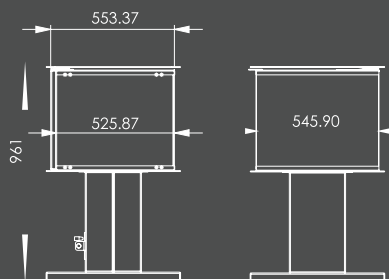

### DIMENSIONS

Height	961 mm
Depth	525.87 mm
Width	549.30 mm

### TECHNICAL SPECIFICATION

WEIGHT	78 KG
PIPE DIAMETER	Ø 150 mm
WARRANTY	2 years

ENJOY THE WARMEST NIGHTS OUT  
WITH OUR OUTDOOR 4D!